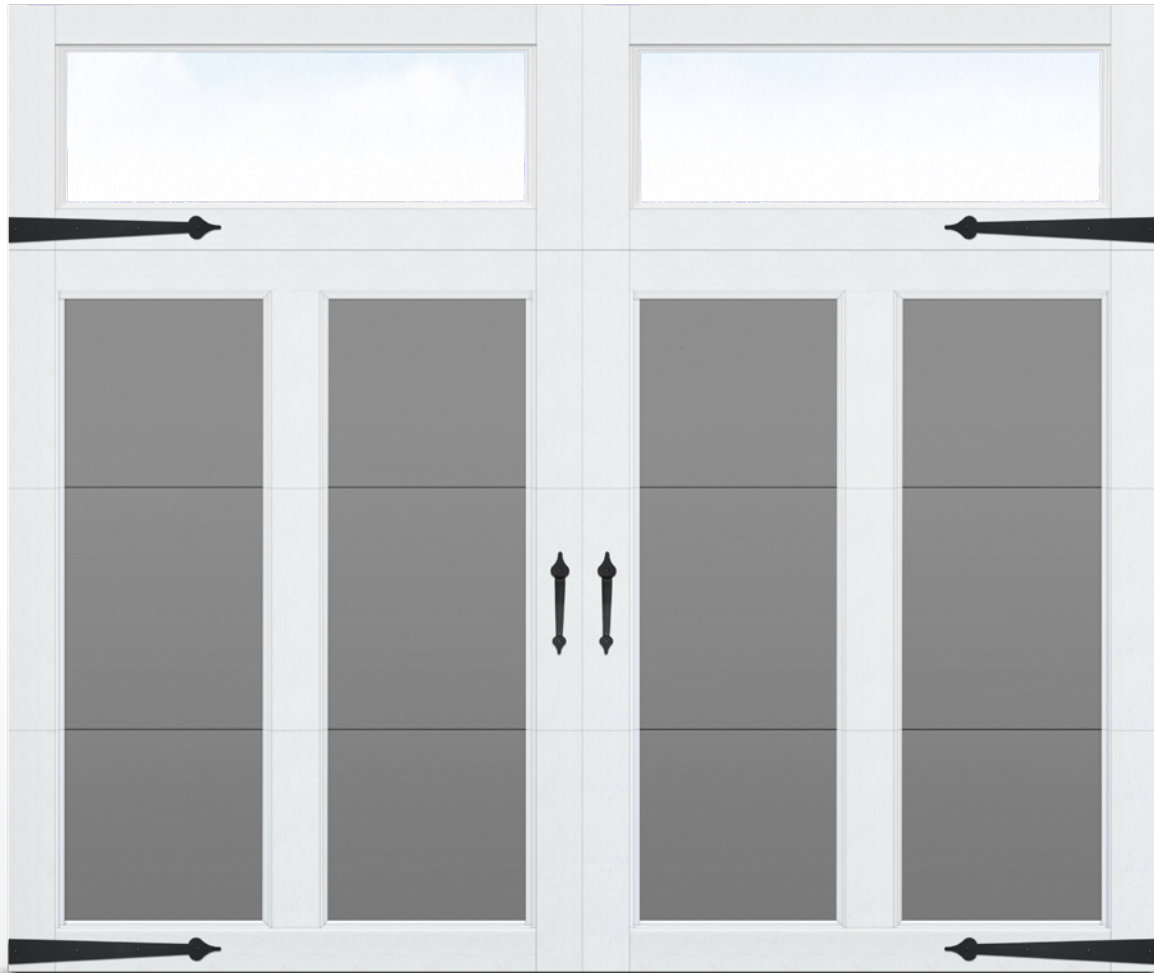

## Echo Ridge Series

Overlay carriage house doors.

WINDOW OPTIONS

COLOURS