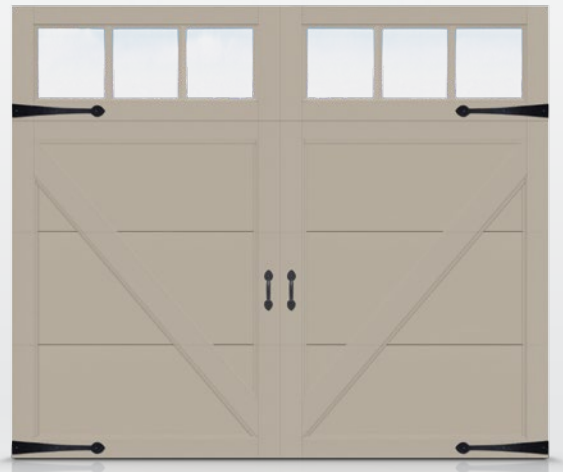

Engineered for beauty

Time-honored style, modern strength.

A beautifully crafted door that has a vintage look matched with technologically-advanced durability and strength. White, almond or taupe overlays in five styles provide numerous design combinations and a total door thickness of 2 3/8" (60mm). Add period-charm with authentic-looking decorative hardware and five window insert options.

Window Options

Overlay Options*

Mix or match.

Overlay trim boards made of a revolutionary composite can be matched* to the flush panels underneath or contrasted in classic white.

* Overlay trim available in white, almond or taupe only.

White

Matched