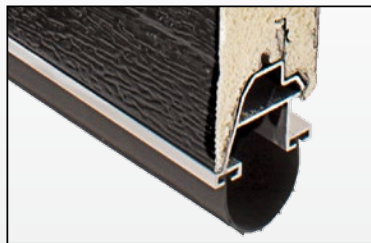

11 Ball bearing rollers ensure years of smooth and quiet operation.

Tamper-resistant cable attachment cannot be released under tension, helping to prevent accidental injury.

Patented commercial-grade linear-type hinges have the highest strength-to-weight ratio in the industry.

Optional arctic grade, dual-fin perimeter weather seal with concealed fasteners.

Section joints have a dual seal, ensuring a tight fit and reducing air flow.

3" (76mm) arctic-grade bottom weather seal helps protect your garage from the elements.