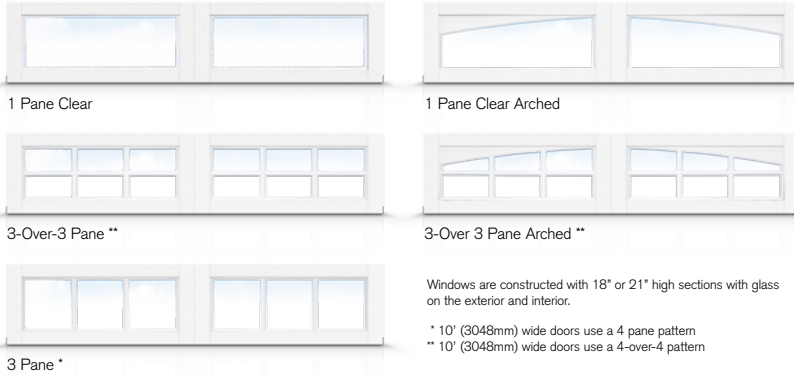

Engineered for beauty

Time-honored style, modern strength.

A beautifully crafted door that has a vintage look matched with technologically-advanced durability and strength. White, almond or taupe overlays in five styles provide numerous design combinations and a total door thickness of 2 3/8" (60mm). Add period-charm with authentic-looking decorative hardware and five window insert options.

Window Options